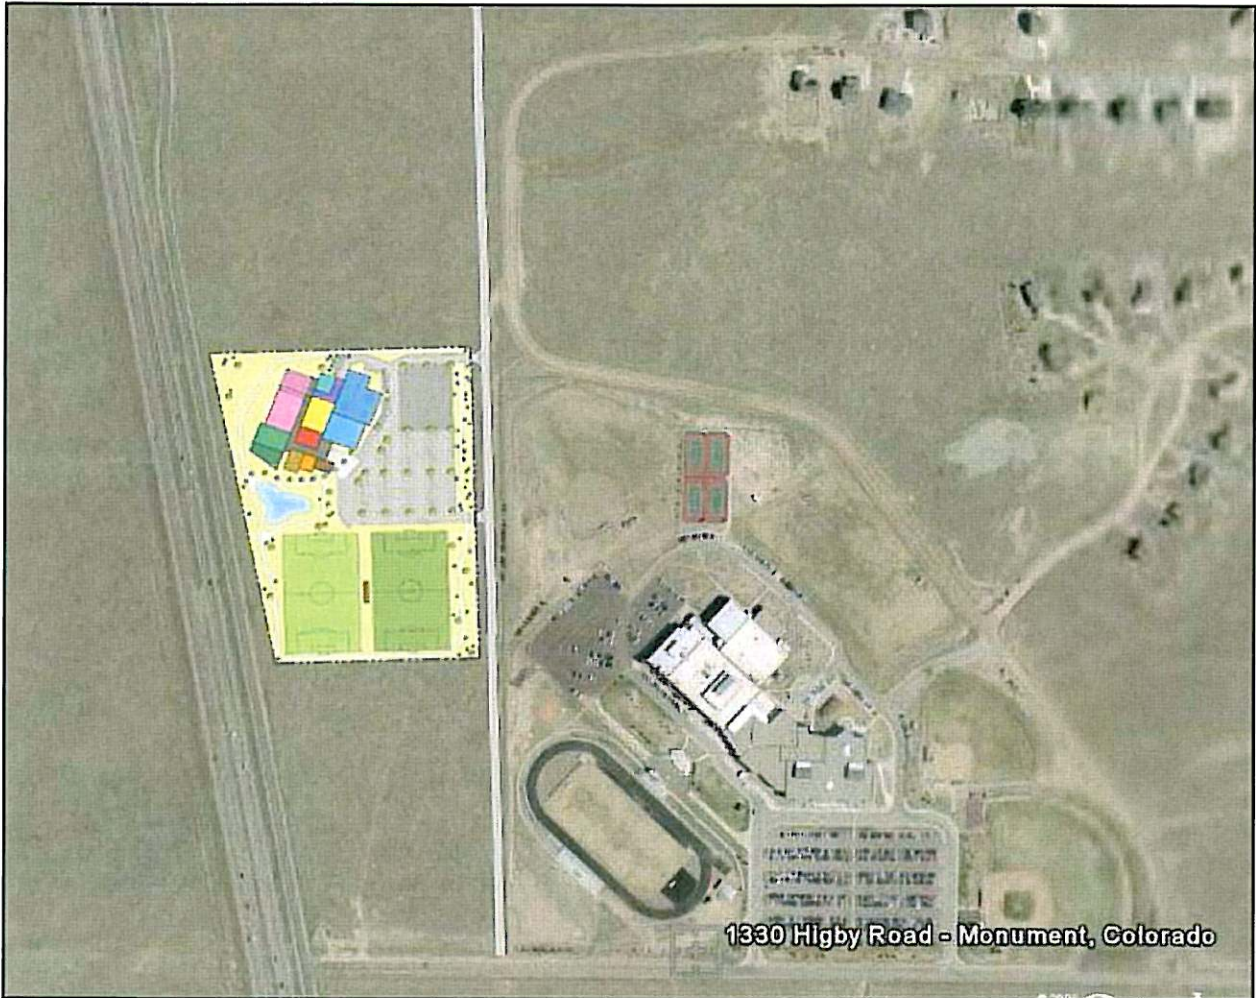

Tri-Lakes YMCA Family Center
YMCA of the Pikes Peak Region
Monument, Colorado

Conceptual Site Plan

YMCA of the Pikes Peak Region

Tri-Lakes YMCA Family Center Concept Plan

SCALE: 0 25 50 100 200
(IN FEET)

LEGEND

- | | |
|--------------------|--------------------|
| Child Watch | Locker Rooms |
| Community Room | Pool |
| Administration | Racquetball Courts |
| Exercise Room | Maintenance Area |
| Wellness / Fitness | Lobby & Corridor |
| Gymnasium | Phase 2 |